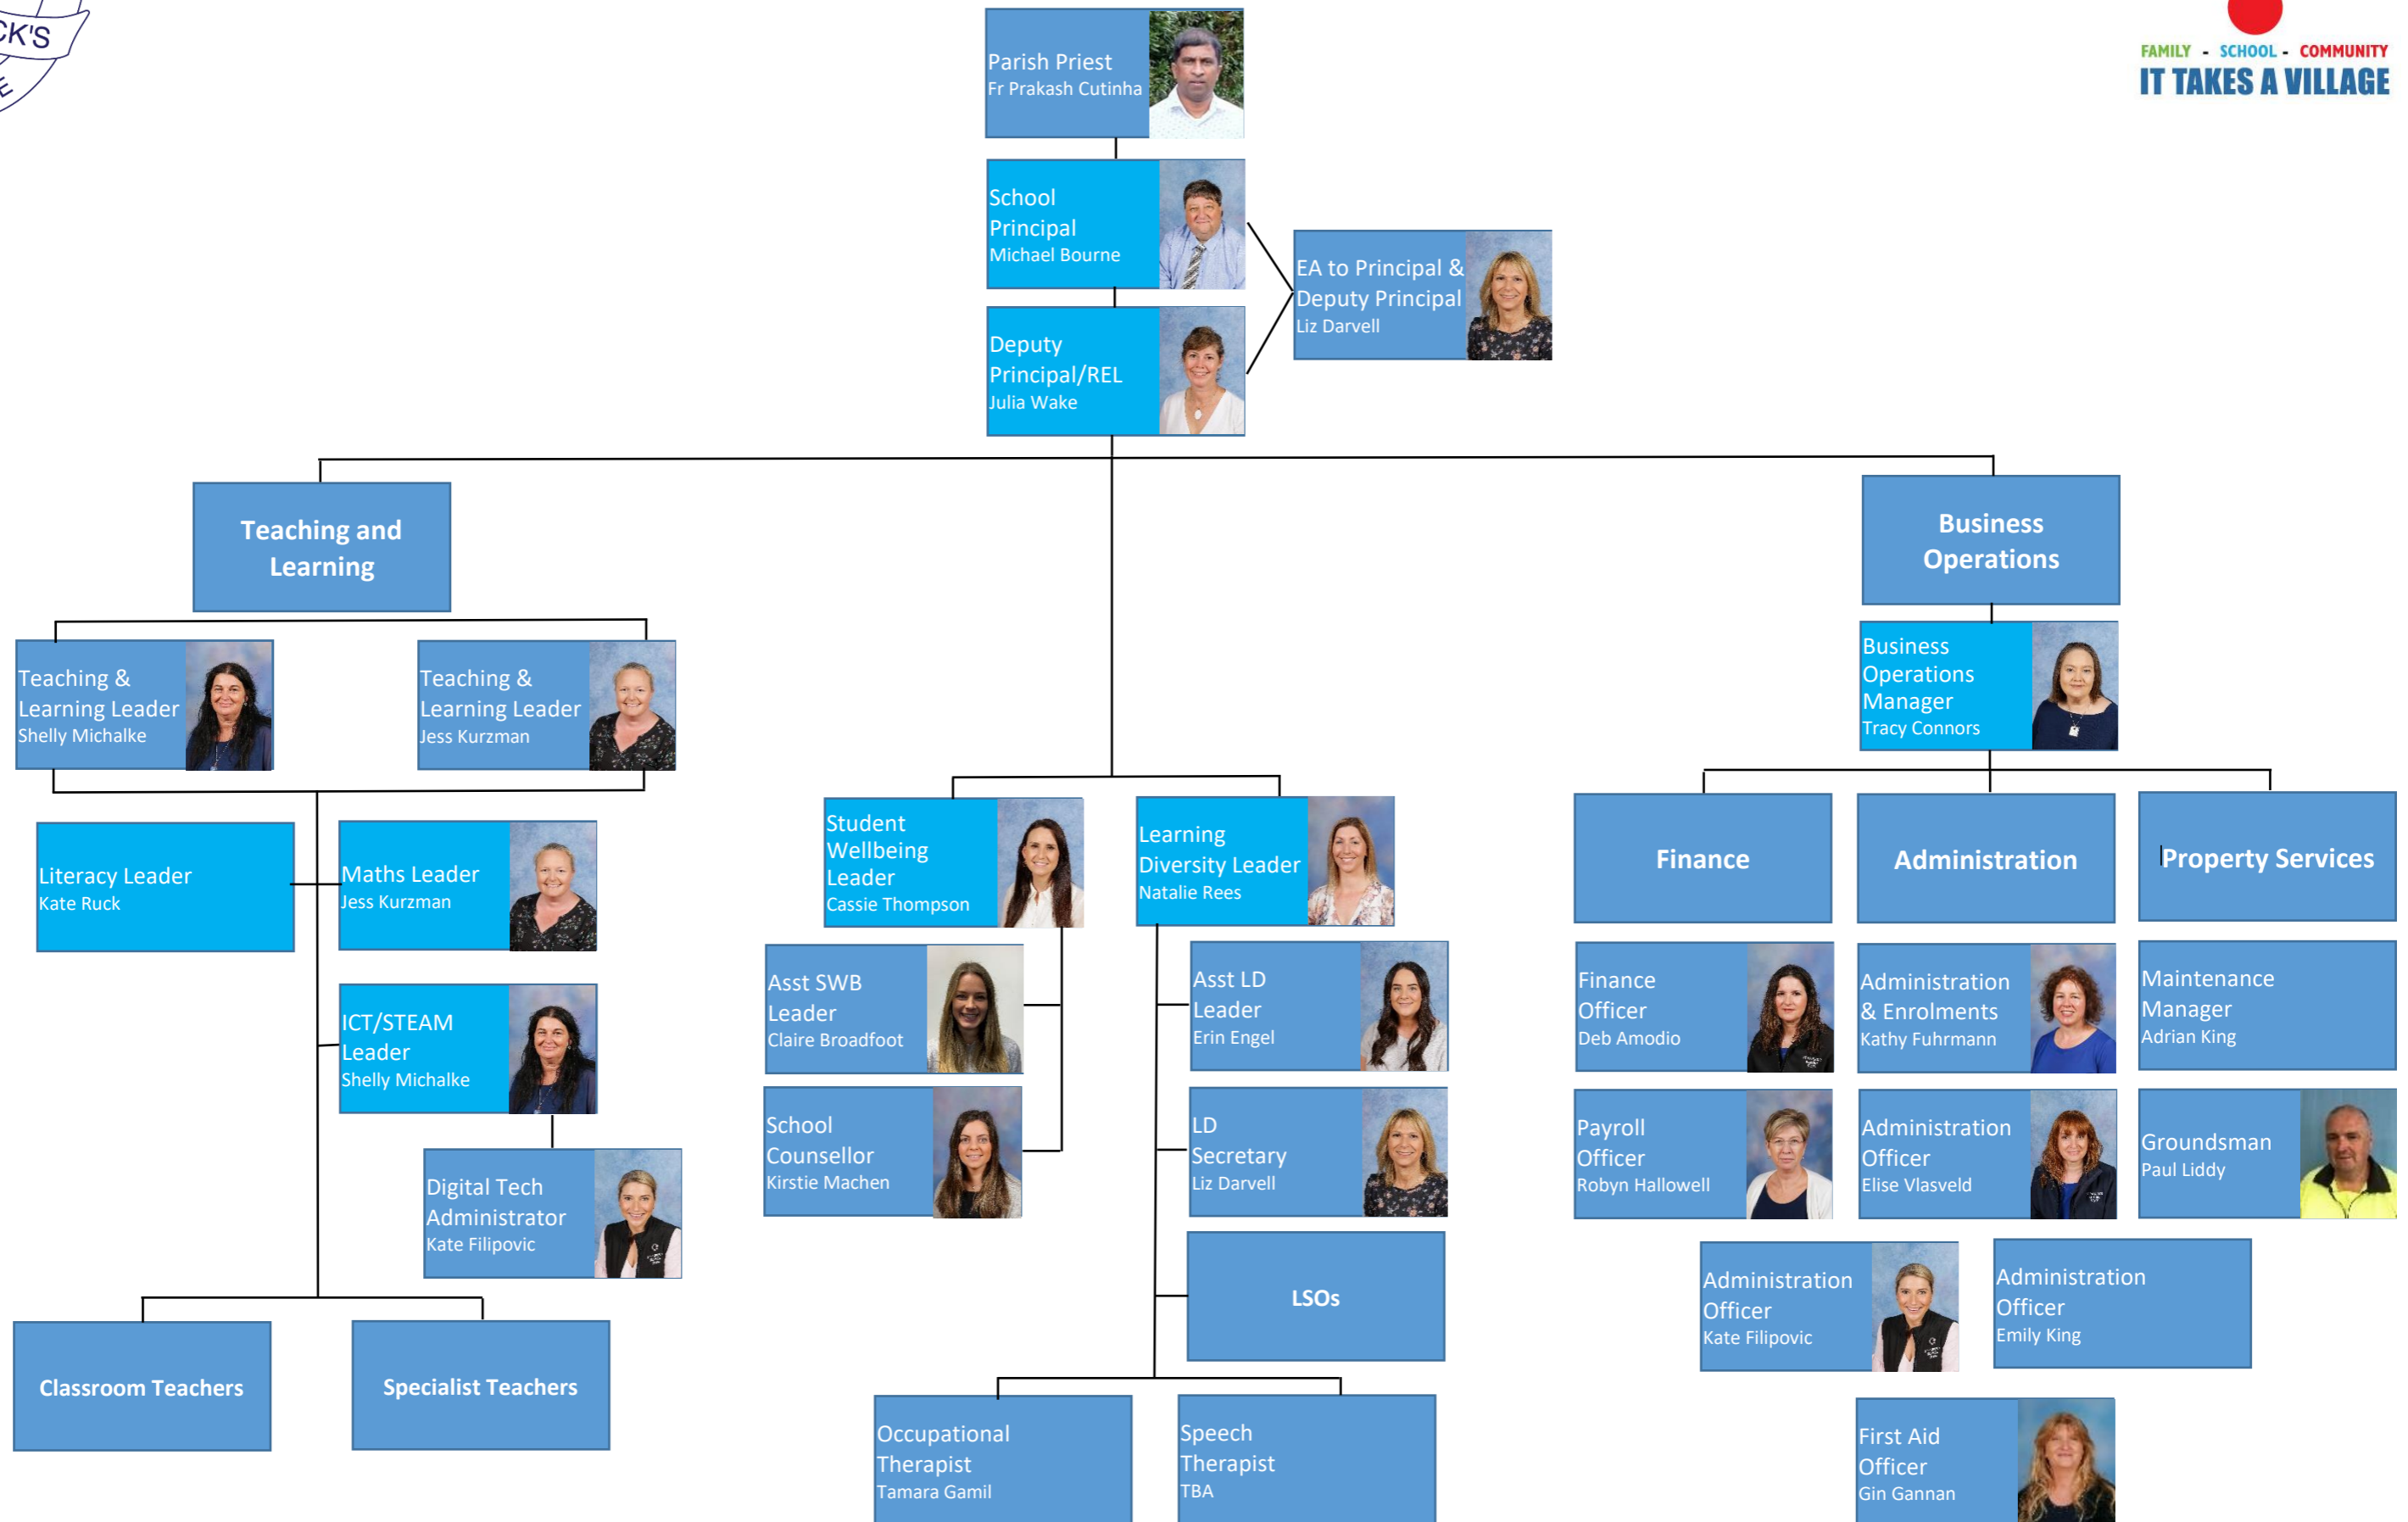

ST PATRICK'S PRIMARY SCHOOL, KILMORE

2022 SCHOOL STRUCTURE

2021 TEACHING AND SUPPORT STAFF

PREPS																
	Prep Blue Murray Mann	Prep Green Rachel Trotter	Prep Red Bonnie Cullinan	Prep Blue LSO Teresa Machen	Prep Green LSO Donna Hinsley	Prep Red LSO Amanda Harris										
JUNIORS																
	1 Blue Melissa Caulfield	1 Blue Mary Pargas	1 Green Monica Barca	1 Red Tiffany Phillips	1 Red Erin Engel	2 Blue Sarah Benetti	2 Green Michael Walsh	2 Red Anh Castles	1 Blue LSO Seema Oberoi	1 Green LSO Sylvia Ruiz	1 Red LSO Rebecca Garth	2 Blue LSO Corina Lilburn	2 Green LSO Yianna Dimitropoulos	2 Red LSO Mandy Chandler		
MIDDLES																
	3 Blue Makayla Green	3 Green Benita Munari	3 Red Bethany Peterson	4 Blue Brianna Mandaliti	4 Green Jake Peric	4 Green Lauren Bau	3 Blue LSO Nikki Cook	3 Green LSO Justine Brincat	3 Red LSO Tanya Cunningham	4 Blue LSO Rosa Cannizzaro	4 Green LSO Kia Montgomery	4 Red LSO Justine McElvogue				
SENIORS																
	5 Blue Taylah Schofield	5 Green Selina Buckley	5 Green TBA	5 Red Ben Boyd	6 Blue Sam Gauci	6 Green Julie Iglesias	6 Green Simone Griffith	6 Red Stephen Nugent	6 Red TBA	5 Blue LSO Meg Tait	5 Green LSO Olivia Aquilina	5 Red LSO Nalan Secgin	6 Blue LSO Kerry Bickerton	6 Green LSO Danielle Laffan	6 Red LSO Renee Dickson	
SPECIALISTS										SUPPORT OFFICERS						
	Physical Education Nick McDermott	French Quentin Berlatier	Science Rachael Williamson	Science Mel Duggan	Visual Arts Monica Varga	Visual Arts Jodie Hopper						Speech Therapist TBA	Library/Dig Tech Cathy Minogue	Dig Tech/Admin Kate Filipovic		LSO Caroline Tomkins

**INFRASTRUCTURE SERVICES
& CAPITAL DELIVERY**
Fergus Chisholm
GENERAL MANAGER

**PLANNING, PROPERTY
& CAPITAL FUNDING**
Col Mackin
GENERAL MANAGER

David Wilkes
CHIEF FINANCIAL OFFICER

FINANCIAL SERVICES
Daniel Nguyen
GENERAL MANAGER