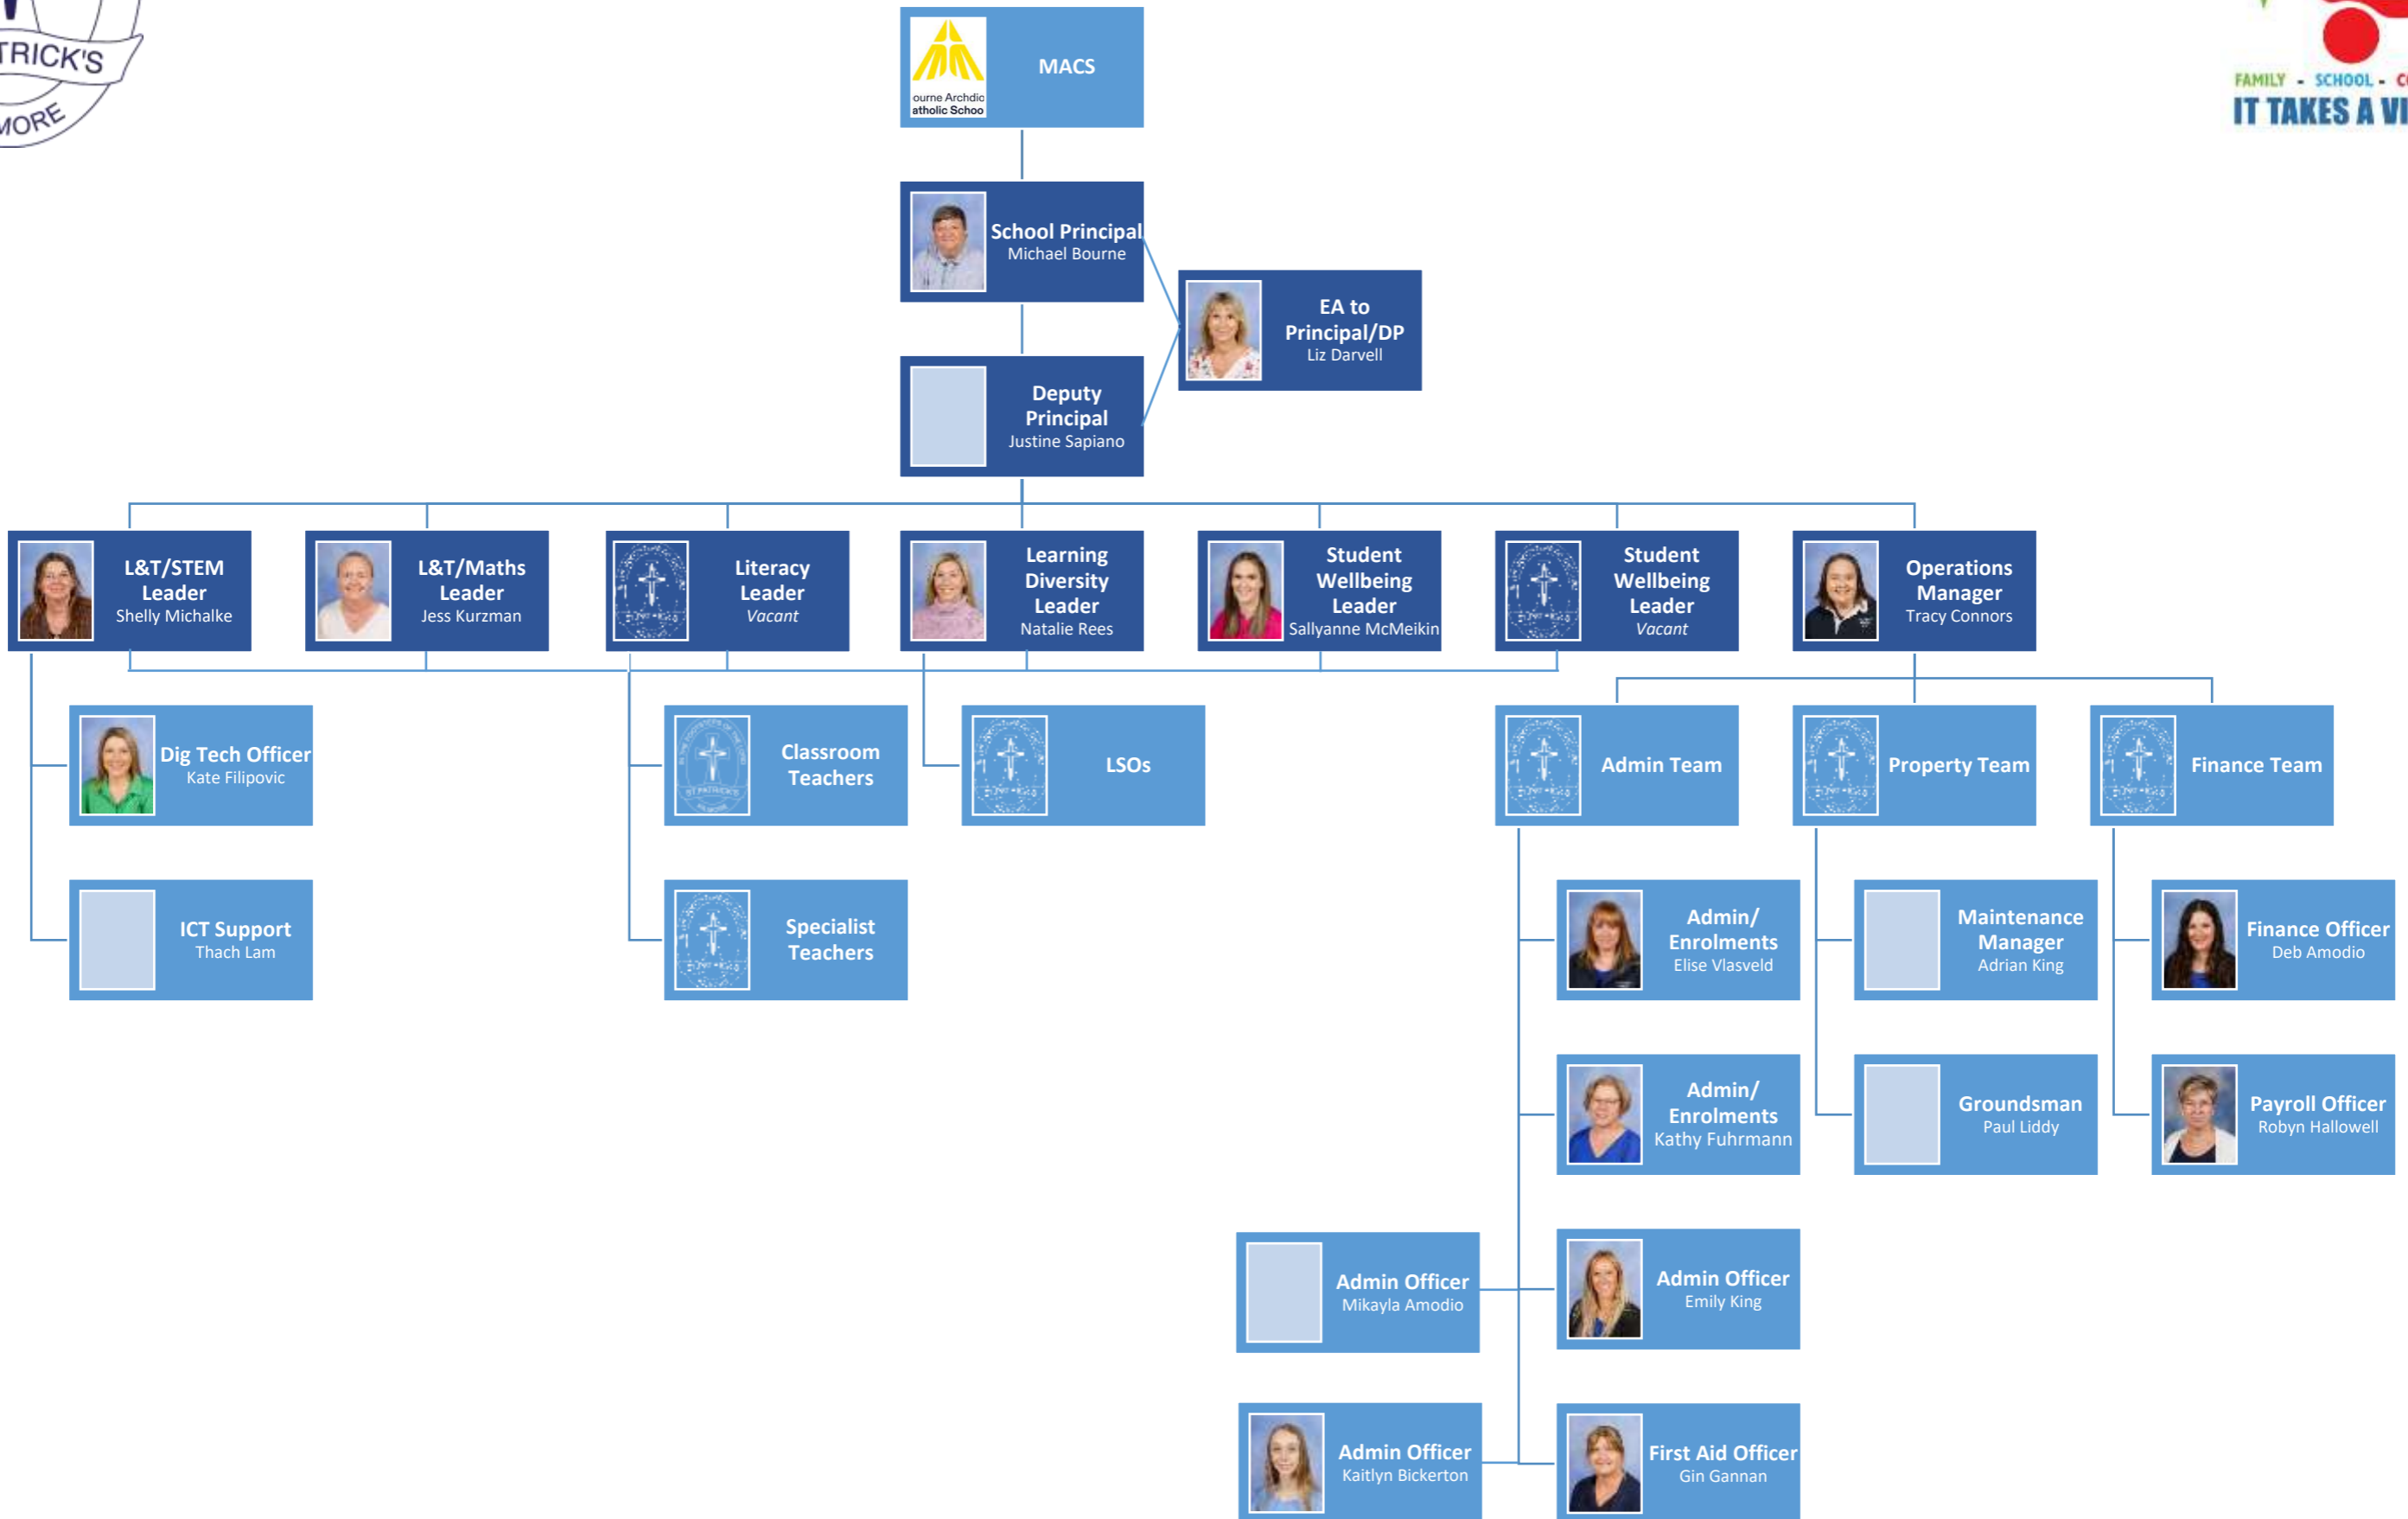

ST PATRICK'S PRIMARY SCHOOL, KILMORE 2024 SCHOOL STAFFING MAP

* Dark blue boxes indicate Executive leadership team

2024 TEACHING AND SUPPORT STAFF

PREPS													
	Prep Blue Whitney Pobjoy	Prep Green Rachael Trotter	Prep Red Tiffany Phillips	Prep Yellow Cassie Thompson	Prep Blue LSO Donna Hinsley	Prep Green LSO Kira Lazarev	Prep Red LSO Emily Jacobs	Prep Yellow LSO Justine McElvogue					
JUNIORS													
	1 Blue Kayla Anquetil	1 Green Taylah Schofield	1 Red Mandy Chandler	2 Blue Monica Barca	2 Green Aleisha Rogers	2 Red Anh Castles	1 Blue LSO Mandy Harris	1 Green LSO Meg Tait	1 Red LSO Megan Taig	2 Blue LSO Yianna Dimitropoulos	2 Green LSO Seema Oberoi	2 Red LSO Hayley McLaughlin	
MIDDLES													
	3 Blue Sam Gauci	3 Green Felicity Hall- Bowden	3 Green/4 Red Tracy Richardson	3 Red Michael Walsh	4 Blue Rachael Finnin	4 Green Jake Peric	4 Red Sarah Benetti	3 Blue LSO Corina Lilburn	3 Green LSO Tanya Cunningham	3 Red LSO Carol Tully	4 Blue LSO Danielle Laffan	4 Green LSO Kerry Bickerton	4 Red LSO Rosa Cannizzaro
SENIORS													
	5 Blue Rachael Williamson	5 Blue Ben Boyd	5 Green Kiandra Kindred	5 Red Bonnie Cullinan	6 Blue Shara Hall	6 Green Brianna Mandaliti	6 Red Stephen Nugent	5 Blue LSO Nikki Cook	5 Green LSO Angela Hodgins	5 Red LSO Renee Dickson	6 Blue LSO Justine Richardson	6 Green LSO Kia Montgomery	6 Red LSO Lisa Wesselman
SPECIALISTS													
	Physical Ed Nick McDermott	French Quentin Berlatier	Science Hannah Giacomini	Visual Arts Jodie Hopper	Visual Arts Ben Boyd	Visual Arts Sophie Smith							

MELBOURNE ARCHDIOCESE CATHOLIC SCHOOLS LTD

SENIOR STAFF HIERARCHY

Melbourne Archdiocese
Catholic Schools